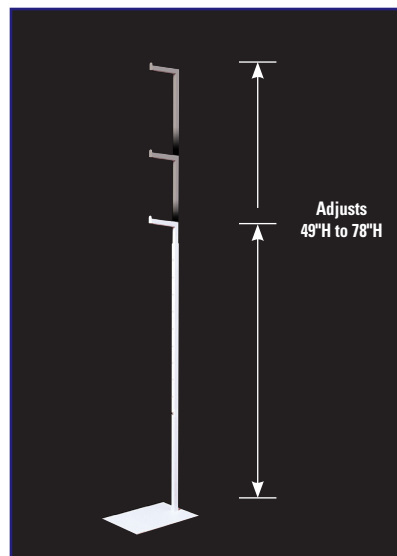

Item#: **VM504/MAB**
matte black

Item#: **VM504/MTW**
matte white

Item#: **VM504/SC**
satin chrome

- Adjusts from 49"H to 78"H every 3"
- 6" faceout with tab stop
- Made of 1" square steel tubing
- 10" x 14" weighted base
- Ships KD - 25 lbs. UPS-able.