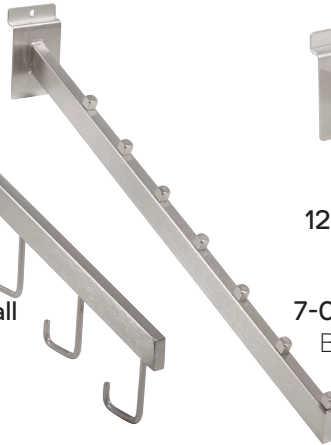

## Slatwall Hooks

- 1" Hook - BQSWH1SN
- 2" Hook - BQSWH2SN
- 4" Hook - BQSWH4SN
- 6" Hook - BQSWH6SN
- 8" Hook - BQSWH8SN
- 10" Hook - BQSWH10SN
- 12" Hook - BQSWH12SN

## Slatwall Hardware

3" Faceout  
BQRW3SN

6" Faceout  
BQRW6SN

12" Faceout  
BQRW12SN

5-Hook Waterfall  
BQRW5HSN

7-Cube Waterfall  
BQRW7BSN

12" Hangrail Tubing Bracket  
BQSWFBSN

## Slatwall Shelf Brackets

8" Shelf Bracket  
BQSW8KBSN

10" Shelf Bracket  
BQSW10KBSN

12" Shelf Bracket  
BQSW12KBSN

14" Shelf Bracket  
BQSW14KBSN

## Saddle Mount Hardware

12" Faceout  
BQRH12SN

5-Hook Waterfall  
BQRH5HSN

7-Cube Waterfall  
BQRH7BSN

2'L x 1/2" x 1" Hangrail  
BQRE2SN

4'L x 1/2" x 1" Hangrail  
BQRE4SN

Endcap  
BQEC4SN