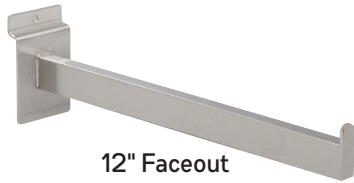

## Nesting Tables

Large Table  
BQNTL

Small Table  
BQNTS

## Slatwall Hooks

- 1" Hook - BQSWH1SN
- 2" Hook - BQSWH2SN
- 4" Hook - BQSWH4SN
- 6" Hook - BQSWH6SN
- 8" Hook - BQSWH8SN
- 10" Hook - BQSWH10SN
- 12" Hook - BQSWH12SN

## Slatwall Hardware

3" Faceout  
BQRW3SN

6" Faceout  
BQRW6SN

12" Faceout  
BQRW12SN

5-Hook Waterfall  
BQRW5HSN

7-Cube Waterfall  
BQRW7BSN

12" Hangrail Tubing Bracket  
BQSWFBSN