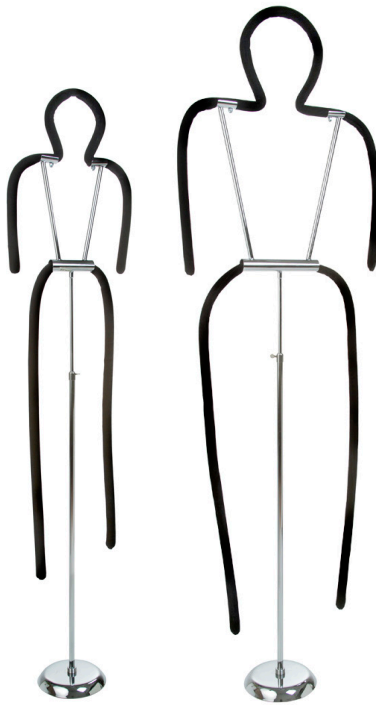

## MEASUREMENTS

FF81 - Plus Covered Children's Form

Height: 48"

Finish: Chrome w/ Black Plush

FF80 - Plush Covered Adult Form

Height: 62"

Finish: Chrome w/ Black Plush

8B - Round Chrome Base w/ 5/8" Threading

Diameter: 8"

Finish: Chrome

7U - Adj. Upright w/ 3/8" Fitting at Top &

5/8" Fitting at Bottom

Height: Adjustable 36"-72"

Finish: Chrome

FF81

FF80