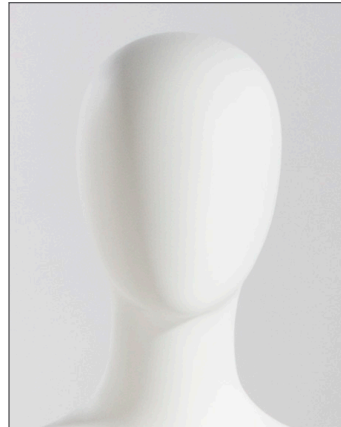

Measurements

Height	73"
Headless	64"
Chest	33"
Waist	24"
Hip	35"
Heel	3"

NIK10V

NIK1HL

NIK20V

NIK2HL

NIK30V

NIK3HL

DEREK

INCLUDES 16" DIA.
TEMPERED GLASS BASE

COLOR: MATTE WHITE
HEAD: OVAL

COLOR: MATTE WHITE
HEAD: HEADLESS

Measurements

Height	75"
Headless	65"
Chest	36"
Waist	29"
Hip	36"
Heel	1"

DEREK1OV

DEREK1HL