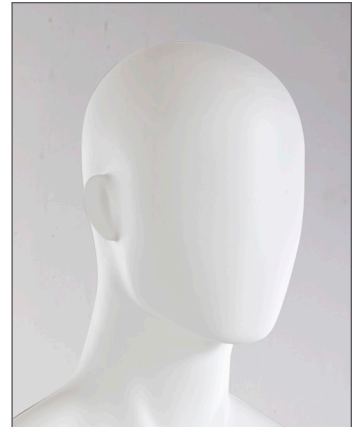

HEAVY WEIGHTED BASE
BRUSHED STAINLESS STEEL

Measurements

Height	71"
Chest	35"
Waist	25"
Hip	37"
Heel	1"

FITF1

FITF2

FITF3

FITF4

FIT MALE

Measurements

Height	74"
Chest	41"
Waist	31"
Hip	40"
Heel	1"

HEAVY WEIGHTED BASE
BRUSHED STAINLESS STEEL

COLOR: MATTE WHITE
HEAD: OVAL

CITYM1

CITYM2

CITYM3

CITYM4