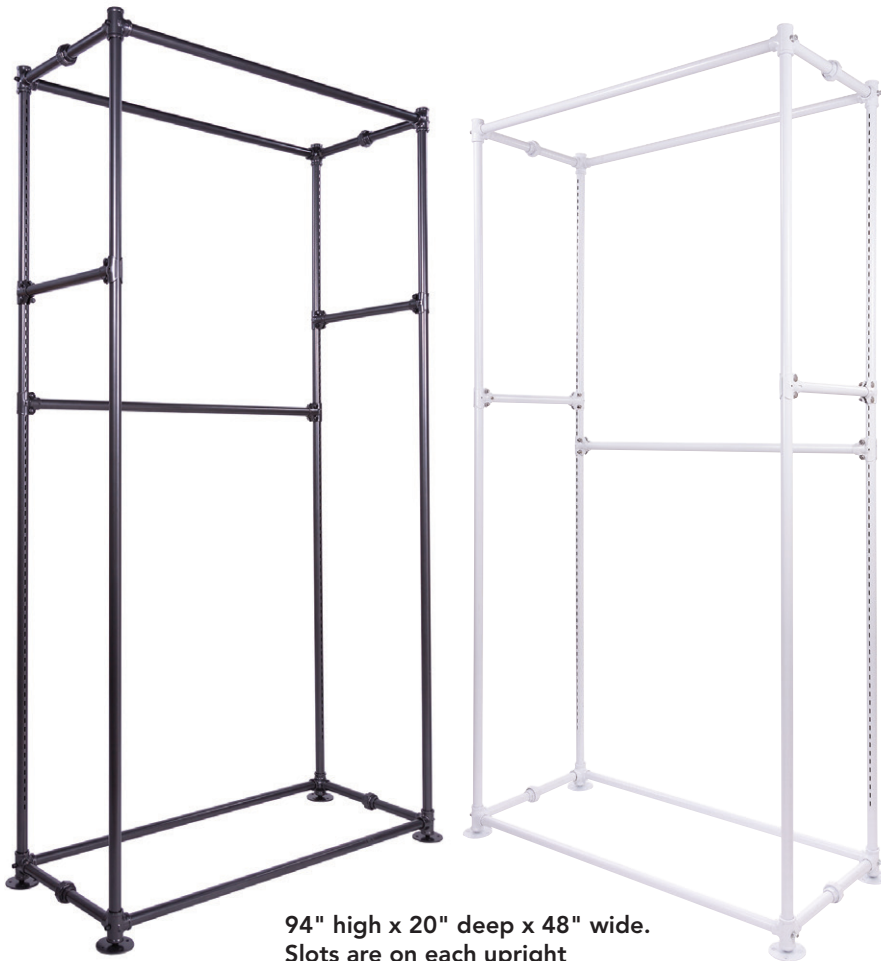

Shown with Optional
Display Accessories

Pipeline Wall Merchandiser

94" high x 20" deep x 48" wide.
Slots are on each upright
Anthracite Grey - **PSFS96**
Gloss White - **PSFS96WH**