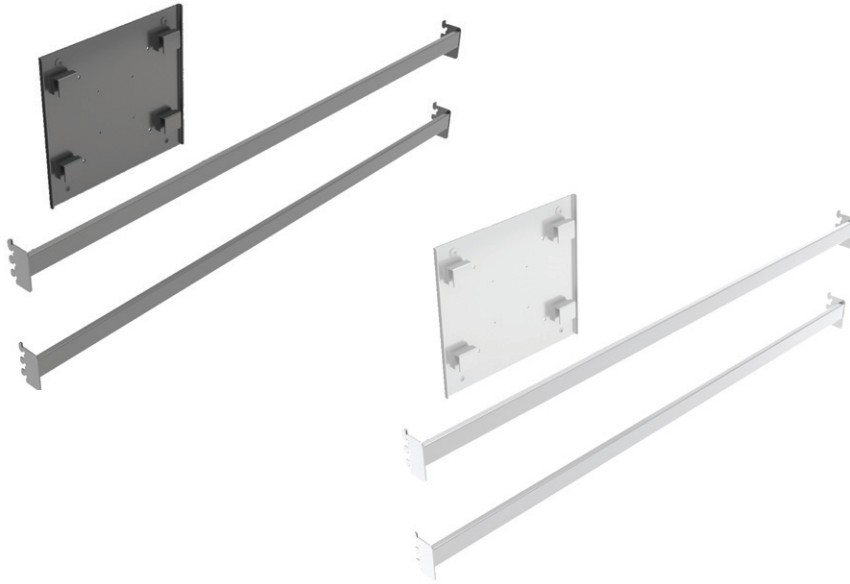

## Base Cabinets

Fits the Pipeline Freestanding  
Merchandising Unit.  
The cabinet measures  
45-11/16" L x 17-3/8" W x 13" H.

Black - PSFSMLDWMAB  
White - PSFSMLDWMTW

# TV Mounts

Holds up to a 50" flat screen.  
Works with Pipeline Outrigger  
Wall Unit and Freestanding  
Merchandiser Unit.

Anthracite Grey - PSFSTV-F  
Gloss White - PSFSTV-FWH

Shown with Wall  
Outrigger Unit