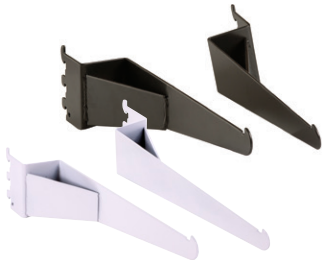

Shelf Brackets
Set of two brackets
Anthracite Grey - PSORKB
Gloss White - PSORKBWH