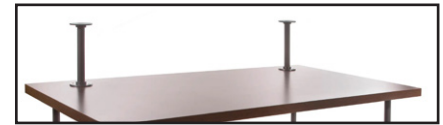

Display Tables

Small Table Tops

Designed to fit perfectly on our Small Nesting Table Legs.
48"L x 24"W x 1.5" thick
Available in 3 finishes:
Black - **PSNTSMDFBK**
White - **PSNTSMDFWH**
Brown Wood Grain - **PSNTSMDF**

Large Table Tops

Designed to fit perfectly on our Large Nesting Table Legs.
62"L x 34"W x 1.5" thick
Available in 3 finishes:
Black - **PSNTLMDFBK**
White - **PSNTLMDFWH**
Brown Wood Grain - **PSNTLMDF**

Small Nesting Table Frames

Gloss White - **PSNTSWH**
Anthracite Grey - **PSNTS**

Large Nesting Table Frames

Gloss White - **PSNTLWH**
Anthracite Grey - **PSNTL**

Small Nesting Table Sets

44"W x 20"D x 22.5"H,
Includes Tops.

Anthracite Grey Frame with
Wood Grain Top
PSNTSSET

Gloss White Frame with
White Table Top
PSNTSWHSET

Large Nesting Table Sets

62"W x 34"D x 32"H,
Includes Tops.

Anthracite Grey Frame with
Wood Grain Top
PSNTLSET

Gloss White Frame with
White Table Top
PSNTLWHSET

Tower Table

14"W x 14"D x 40"H,
with Dark Brown
Melamine table top.
PSTTSET
PSTT - Frame only

Small Display Table

28"W x 16"D x 18"H
with Dark Brown
Melamine table top.
PSDTSSET
PSDT - Frame only

Nesting Topper

54"W x 14"D x 12"H,
Anthracite Grey Frame with
Wood Grain table top.
PSNTTOPSET
PSNTTOP - Frame only
PSNTTOPSET - White
PSNTTOP - White Frame only