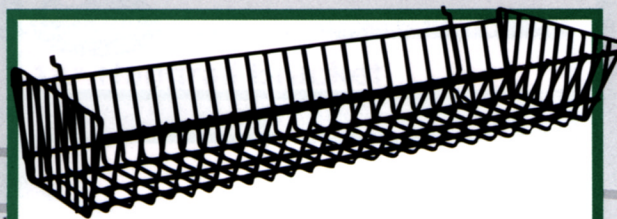

Round Tubing "U" Shaped Hangrail

SW681/C - Chrome
SW681/B - Black Epoxy*
SW681/W - White Epoxy*

*made with 1/2" chrome protective top strip

Shallow Basket
 24" W x 12" D x 4" H
BSK11/B - Black
BSK11/W - White
BSK11/EC - Epoxy Chrome

All - Purpose Baskets

Fits Slatwall, Gridwall and Pegboard!

Double Sloping Basket
 24" W x 10" D x 5" H
BSK12/B - Black
BSK12/W - White
BSK12/EC - Epoxy Chrome

Sloping Basket
 15" W x 12" D x 5" H in back and 3" H in front.
BSK16/B - Black
BSK16/W - White
BSK16/EC - Epoxy Chrome