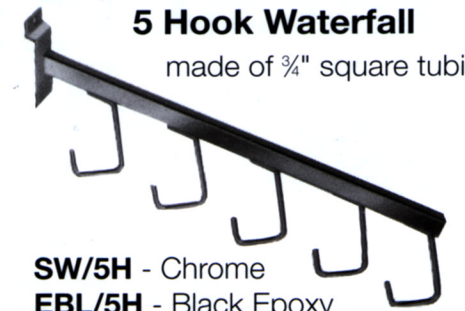

SW/6B - Chrome
EBL/6B - Black Epoxy
EWH/6B - White Epoxy

7 Cube Waterfall

made of 1/2" x 1 1/2"
rectangular tubing

RW/7B - Chrome
EWH/R4 - White Epoxy
EBL/R4 - Black Epoxy

Extendable Straight Arm

adjusts in length from 9" to 12" to 15"

RWA/9 - Chrome

5 Hook Waterfall

made of 3/4" square tubing

SW/5H - Chrome
EBL/5H - Black Epoxy
EWH/5H - White Epoxy

5 Hook Straight Arm

made of 3/4" square tubing. 16" length.

HW/5H - Chrome

5 Hook Waterfall