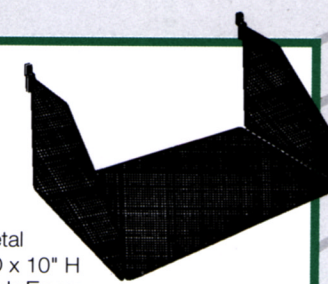

Large Bin
made of perforated metal
23" W x 15" D x 10" H
FB7/B - Black Epoxy
FB7/W - White Epoxy