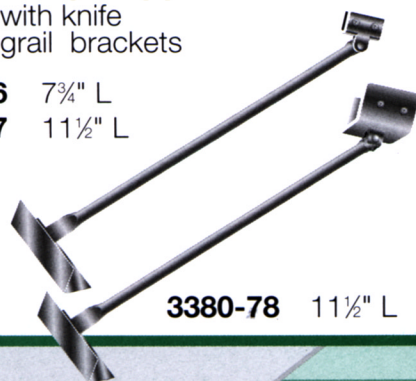

For 1/2" x 1 1/2" rectangular tubing

SW/FB - Chrome
EBL/FB - Black Epoxy
EWH/FB - White Epoxy

3" Hangrail Bracket

For 1/2" x 1 1/2" rectangular tubing

SW/R2 - Chrome
EMAB/R2 - Matte Black
EMTW/R2 - Matte White

Heavy Duty Support Arm

For use with knife and hangrail brackets

3380-76 7 3/4" L
3380-77 11 1/2" L

3380-78 11 1/2" L

Brackets

Adjustable Shelf Bracket

SW/AJ12 - Chrome
EBL/AJ12 - Black Epoxy
EWH/AJ12 - White Epoxy