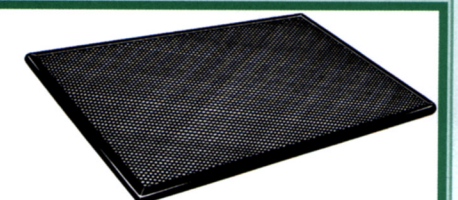

Bullnose Shelf
made of perforated metal
24" W x 15" D (Fits on two 14" shelf brackets.)
ES5/MAB - Matte Black
ES5/MTW - Matte White
ES5/B - Glossy Black
ES5/W - Glossy White