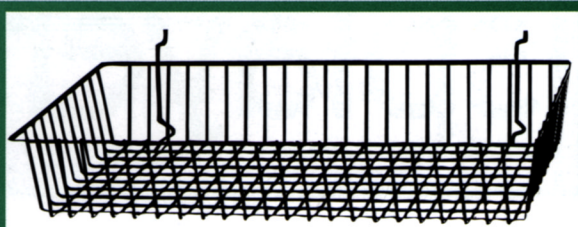

Foam Pad Millinery Cap

FPMC - 3" diameter

Cap Merchandiser

SW/CAP - Chrome
EBL/CAP - Black
EWH/CAP - White

Rectangular Tubing "U" Hangrail

SW/R81 - Chrome
EMAB/R81 - Matte Black*
EMTW/R81 - Matte White*

*with flat chrome protective top strip

Round Tubing "U" Shaped Hangrail

SW681/C - Chrome
SW681/B - Black Epoxy*
SW681/W - White Epoxy*

*made with 1/2" chrome protective top strip

Shallow Basket
 24" W x 12" D x 4" H
BSK11/B - Black
BSK11/W - White
BSK11/EC - Epoxy Chrome