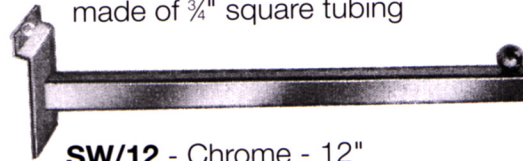

Can be set at 5 different angles:
90° left or right; forward or 45° left or right.
Unique design allows displayer to lock at any
of the 5 positions. No tools required. Takes
the place of left, right or straight angled
displayers. Made of 3/16" acrylic.

Slatwall Hooks & Face-outs

Straight Arm

made of 3/4" square tubing

SW/12 - Chrome - 12"
EBL/12 - Black Epoxy - 12"
EWH/12 - White Epoxy - 12"
SW/6 - Chrome - 6"

Straight Arm

made of 1/2" x 1 1/2" rectangular tubing