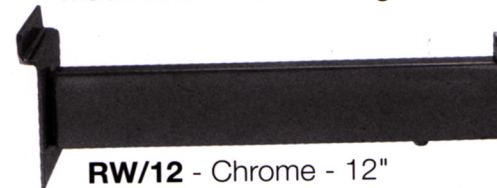

Slatwall Hooks & Face-outs

Straight Arm

made of 3/4" square tubing

SW/12 - Chrome - 12"
EBL/12 - Black Epoxy - 12"
EWH/12 - White Epoxy - 12"
SW/6 - Chrome - 6"

Straight Arm

made of 1/2" x 1 1/2" rectangular tubing