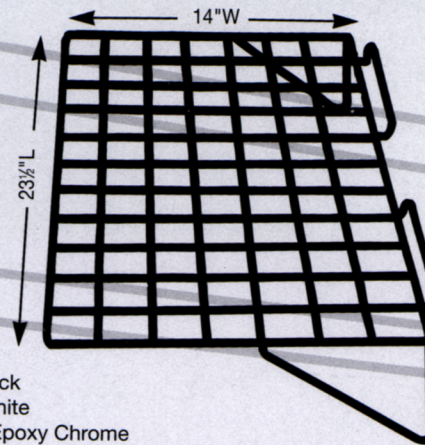

Can be set at 5 different angles:
90° left or right; forward or 45° left or right.
Unique design allows displayer to lock at any
of the 5 positions. No tools required. Takes
the place of left, right or straight angled
displayers. Made of 3/16" acrylic.

All - Purpose Baskets

Fits Slatwall, Gridwall and Pegboard!

Double Sloping Basket
 24" W x 10" D x 5" H
BSK12/B - Black
BSK12/W - White
BSK12/EC - Epoxy Chrome

Sloping Basket
 15" W x 12" D x 5" H in back and 3" H in front.
BSK16/B - Black
BSK16/W - White
BSK16/EC - Epoxy Chrome

Small Basket
 12" W x 12" D x 4" H
BSK13/B - Black
BSK13/W - White
BSK13/EC - Epoxy Chrome

Narrow Basket
 12" W x 6" D x 6" H
BSK17/B - Black
BSK17/W - White
BSK17/EC - Epoxy Chrome

Deep Basket
 12" W x 12" D x 8" H
BSK15/B - Black
BSK15/W - White
BSK15/EC - Epoxy Chrome

Sloped Front Basket
 12" W x 12" D x 8" H in back and 4" H in front.
BSK14/B - Black
BSK14/W - White
BSK14/EC - Epoxy Chrome

Slatwall Wire Shelves

2" x 2" Grid
EBL/2314 - Black
EWH/2314 - White
SWEC/2314 - Epoxy Chrome