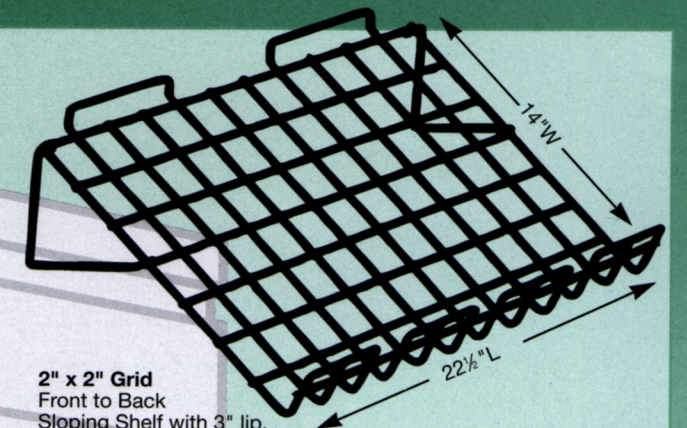

2" x 2" Grid
Front to Back Sloping Shelf with 3" lip.
EBL/SL22 - Black
EWH/SL22 - White
SWEC/SL22 - Epoxy Chrome