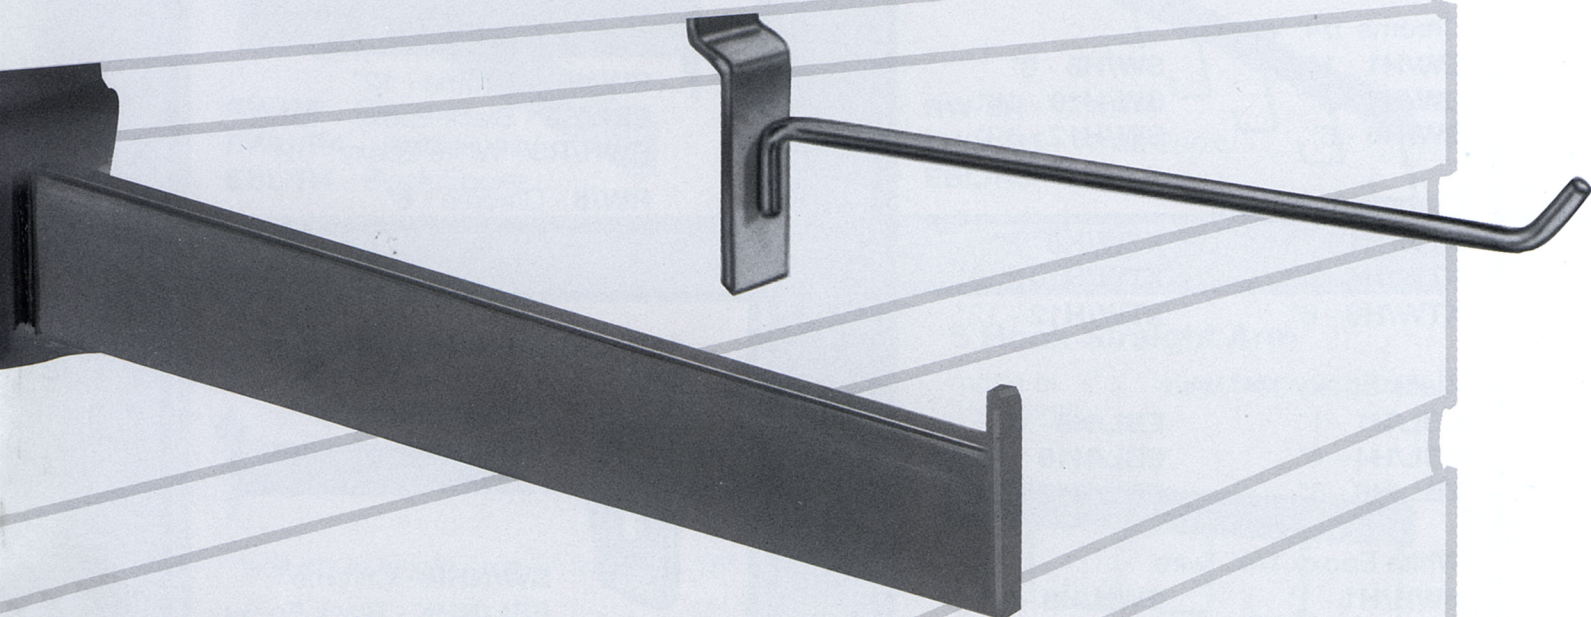

Slatwall Accessories

Slatwall Acrylic Displays

Shoe Shelf

JM410/ST - 4" x 10" -- 1/8" thick styrene

JM410/AC - 4" x 10" -- 1/8" thick acrylic

Shoe Shelf with 1" Sign Slot

JM4SL - 4" x 10" -- 1/8" thick styrene

JM4SL/AC - 4" x 10" -- 1/8" thick acrylic

Utility Shelf

JM612/ST - 6" x 12" -- 1/8" thick styrene

JM612/AC - 6" x 12" -- 1/8" thick acrylic

Shelf Bracket

made of clear polycarbonate
Each bracket has two vinyl suction cups
to hold glass shelves securely.

Can be set at 5 different angles:
90° left or right; forward or 45° left or right.
Unique design allows displayer to lock at any
of the 5 positions. No tools required. Takes
the place of left, right or straight angled
displayers. Made of 3/16" acrylic.