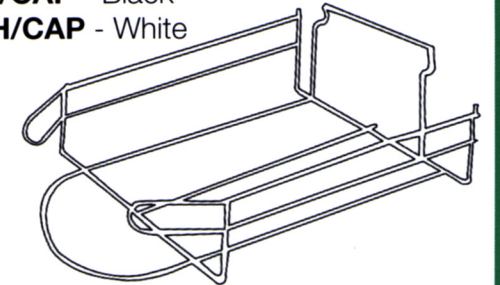

Cap Merchandiser

SW/CAP - Chrome
EBL/CAP - Black
EWH/CAP - White