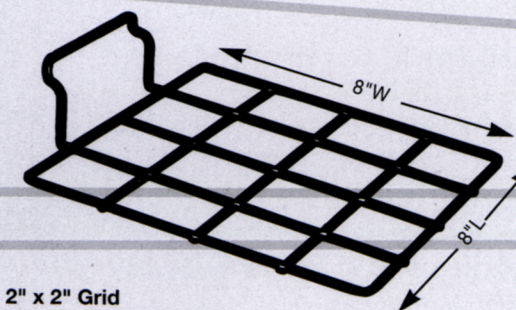

Sloped Front Basket
 12" W x 12" D x 8" H in back and 4" H in front.
BSK14/B - Black
BSK14/W - White
BSK14/EC - Epoxy Chrome

Slatwall Wire Shelves

2" x 2" Grid
EBL/2314 - Black
EWH/2314 - White
SWEC/2314 - Epoxy Chrome

2" x 2" Grid
 Front to Back Sloping Shelf with 3" lip.
EBL/SL22 - Black
EWH/SL22 - White
SWEC/SL22 - Epoxy Chrome

2" x 2" Grid
EBL/88 - Black
EWH/88 - White
SWEC/88 - Epoxy Chrome

1" Wire Spacing
EBL/2412 - Black
EWH/2412 - White
SWEC/2412 - Epoxy Chrome