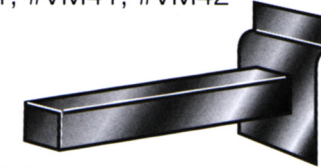

10" Square Tubing Faceout

To mount Visual Merchandisers #VM30, #VM31, #VM41, #VM42

SW/VM - Chrome