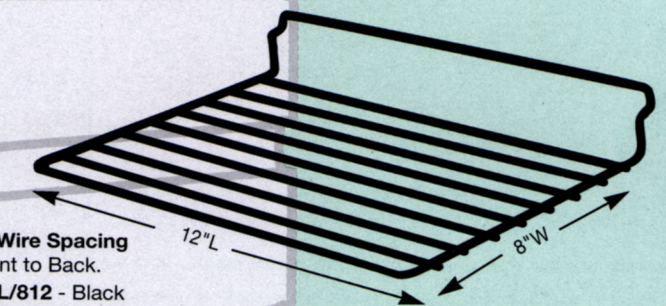

Sloped Front Basket
 12" W x 12" D x 8" H in back and 4" H in front.
BSK14/B - Black
BSK14/W - White
BSK14/EC - Epoxy Chrome

Slatwall Wire Shelves

2" x 2" Grid
EBL/2314 - Black
EWH/2314 - White
SWEC/2314 - Epoxy Chrome

2" x 2" Grid
 Front to Back Sloping Shelf with 3" lip.
EBL/SL22 - Black
EWH/SL22 - White
SWEC/SL22 - Epoxy Chrome

2" x 2" Grid
EBL/88 - Black
EWH/88 - White
SWEC/88 - Epoxy Chrome

1" Wire Spacing
EBL/2412 - Black
EWH/2412 - White
SWEC/2412 - Epoxy Chrome