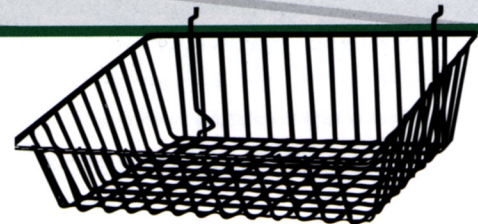

Round Tubing "U" Shaped Hangrail

SW681/C - Chrome
SW681/B - Black Epoxy*
SW681/W - White Epoxy*

*made with 1/2" chrome protective top strip

Shallow Basket
 24" W x 12" D x 4" H
BSK11/B - Black
BSK11/W - White
BSK11/EC - Epoxy Chrome

All - Purpose Baskets

Fits Slatwall, Gridwall and Pegboard!

Double Sloping Basket
 24" W x 10" D x 5" H
BSK12/B - Black
BSK12/W - White
BSK12/EC - Epoxy Chrome

Sloping Basket
 15" W x 12" D x 5" H in back and 3" H in front.
BSK16/B - Black
BSK16/W - White
BSK16/EC - Epoxy Chrome