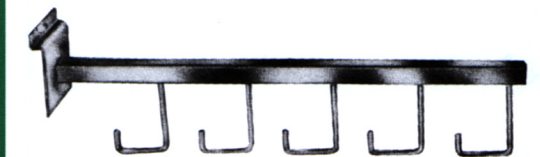

RWA/9 - Chrome

5 Hook Waterfall

made of 3/4" square tubing

SW/5H - Chrome
EBL/5H - Black Epoxy
EWH/5H - White Epoxy

5 Hook Straight Arm

made of 3/4" square tubing. 16" length.

HW/5H - Chrome

5 Hook Waterfall