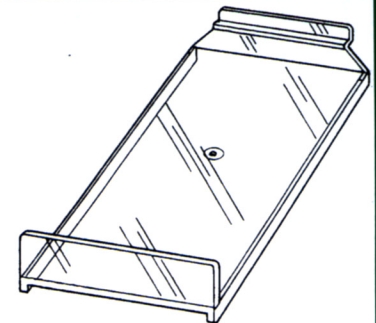

Slatwall Accessories

Slatwall Acrylic Displays

Shoe Shelf

JM410/ST - 4" x 10" -- 1/8" thick styrene

JM410/AC - 4" x 10" -- 1/8" thick acrylic

Shoe Shelf with 1" Sign Slot

JM4SL - 4" x 10" -- 1/8" thick styrene

JM4SL/AC - 4" x 10" -- 1/8" thick acrylic

Utility Shelf

JM612/ST - 6" x 12" -- 1/8" thick styrene

JM612/AC - 6" x 12" -- 1/8" thick acrylic

Shelf Bracket

made of clear polycarbonate
Each bracket has two vinyl suction cups
to hold glass shelves securely.

JMP8 - 8" Length

JMP10 - 10" Length

JMP12 - 12" Length

JMP14 - 14" Length

Cap Shelf

JMCP/AC - 6 1/2" W x 12" L with a
1 1/2" front lip. acrylic

JMCP/ST - 6 1/2" W x 12" L with a
1 1/2" front lip. styrene

Adjustable Shoe Displays

Can be set at 5 different angles:
90° left or right; forward or 45° left or right.
Unique design allows displayer to lock at any
of the 5 positions. No tools required. Takes
the place of left, right or straight angled
displayers. Made of 3/16" acrylic.