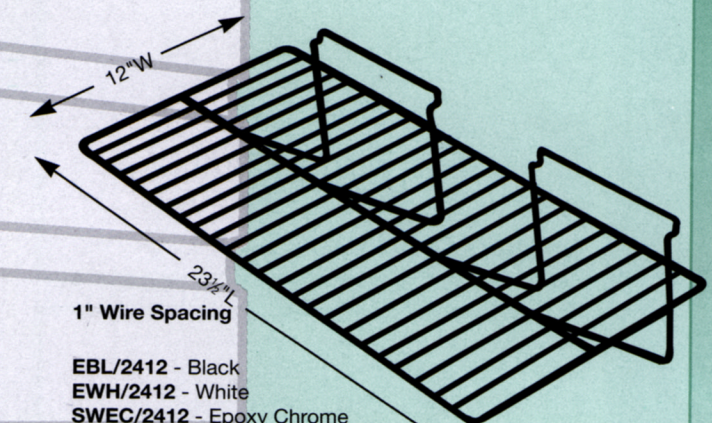

Sloped Front Basket
 12" W x 12" D x 8" H in back and 4" H in front.
BSK14/B - Black
BSK14/W - White
BSK14/EC - Epoxy Chrome

Slatwall Wire Shelves

2" x 2" Grid
EBL/2314 - Black
EWH/2314 - White
SWEC/2314 - Epoxy Chrome

2" x 2" Grid
 Front to Back Sloping Shelf with 3" lip.
EBL/SL22 - Black
EWH/SL22 - White
SWEC/SL22 - Epoxy Chrome

2" x 2" Grid
EBL/88 - Black
EWH/88 - White
SWEC/88 - Epoxy Chrome

1" Wire Spacing
EBL/2412 - Black
EWH/2412 - White
SWEC/2412 - Epoxy Chrome