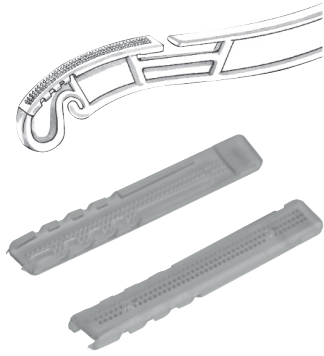

### Non-Slip Hanger for Blouses & Lingerie

Ideal for lightweight delicate apparel.

**PC16/B-SW - Black with Swivel Hook**

**PC16/W-SW - White with Swivel Hook**

**PC16/W-LH - White with Loop Hook**

16" wide. Epoxy covered wire hanger has non-slip feature that keeps garments secured to hanger.

### Slack Hanger

**SPS/15** – Deluxe "S" Style Slack Hanger with Non-Slip Vinyl Sleeve – 15" wide

### Bedsread & Drapery Hanger

**SBD/22** – 22" wide

# Hanger Accessories

**HS4**  
**Hanger Stacker**  
 36" high, chrome plated metal.

**AT4**  
**Non-Slip Vinyl Hanger Attachment**  
 Keeps garments secured to hanger.

**FP7**  
**Pressure Sensitive Polyurethane Foam Strips**  
 Keeps garments secured to hanger. Sold in roll of 1600.