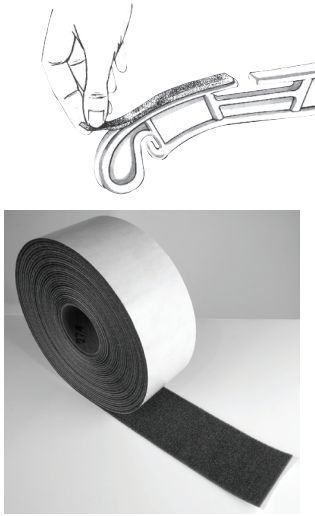

### Non-Slip Hanger for Blouses & Lingerie

Ideal for lightweight delicate apparel.

**PC16/B-SW - Black with Swivel Hook**

**PC16/W-SW - White with Swivel Hook**

**PC16/W-LH - White with Loop Hook**

16" wide. Epoxy covered wire hanger has non-slip feature that keeps garments secured to hanger.

### Slack Hanger

**SPS/15** – Deluxe "S" Style Slack Hanger with Non-Slip Vinyl Sleeve – 15" wide

### Bedsread & Drapery Hanger

**SBD/22** – 22" wide

# Hanger Accessories

**HS4**  
**Hanger Stacker**  
 36" high, chrome plated metal.

**AT4**  
**Non-Slip Vinyl Hanger Attachment**  
 Keeps garments secured to hanger.

**FP7**  
**Pressure Sensitive Polyurethane Foam Strips**  
 Keeps garments secured to hanger. Sold in roll of 1600.