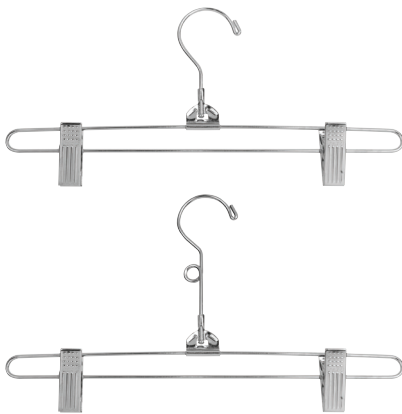

### Womens

**SLD/16** – 16" wide with Swivel Hook

**SLD/16-LH** – 16" wide with Loop Hook

### Mens

**SLD/18** – 18" wide with Swivel Hook

**SLD/18-LH** – 18" wide with Loop Hook

### Oversized Garments & Outerwear

**SLD/19** – 19" wide with Swivel Hook

**SLD/19-LH** – 19" wide with Loop Hook

## Skirt Hanger

12" wide with two Vinyl Cushion Clips

**SKT/12** – with Swivel Hook

**SKT/12-LH** – with Loop Hook