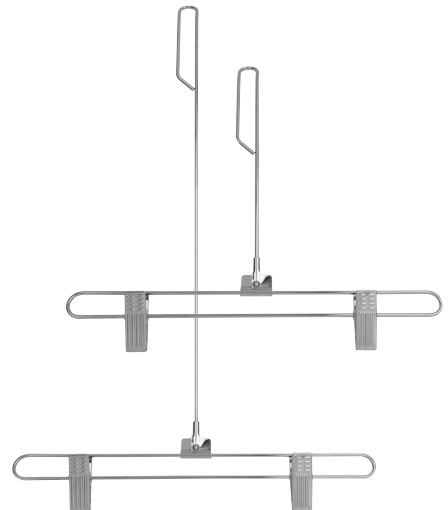

## Skirt Hanger

12" wide with two Vinyl Cushion Clips

**SKT/12** – with Swivel Hook

**SKT/12-LH** – with Loop Hook

## Suit Hanger

16" wide with two Vinyl Cushion Clips

**SLC/16** – with Swivel Hook

**SLC/16-LH** – with Loop Hook

## Steel Drop Attachment

12" wide with two Vinyl Cushion Clips

**DSA/9** – 9" drop

**DSA/16** – 16" drop

## Lingerie Hanger

**LIN/16** – 16" wide, with Swivel Hook

**LIN/16-LH** – 16" wide, with Loop Hook