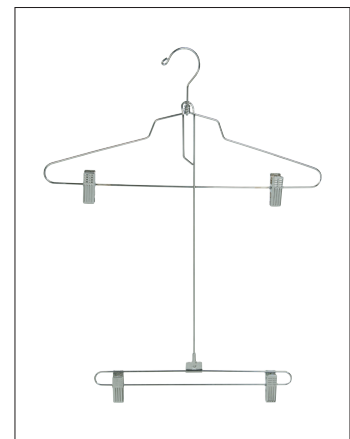

## Skirt Hanger

12" wide with two Vinyl Cushion Clips

**SKT/12** – with Swivel Hook

**SKT/12-LH** – with Loop Hook

## Suit Hanger

16" wide with two Vinyl Cushion Clips

**SLC/16** – with Swivel Hook

**SLC/16-LH** – with Loop Hook

## Steel Drop Attachment

12" wide with two Vinyl Cushion Clips

**DSA/9** – 9" drop

**DSA/16** – 16" drop

## Lingerie Hanger

**LIN/16** – 16" wide, with Swivel Hook

**LIN/16-LH** – 16" wide, with Loop Hook