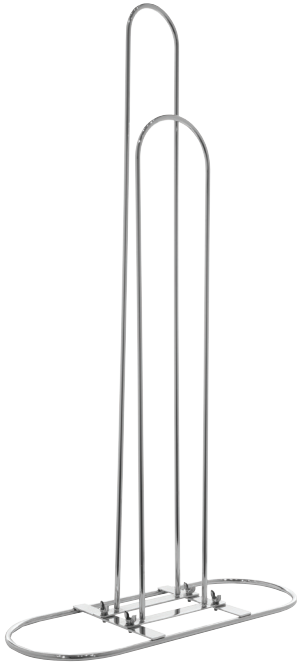

Hanger Accessories

HS4
Hanger Stacker
36" high, chrome plated metal.