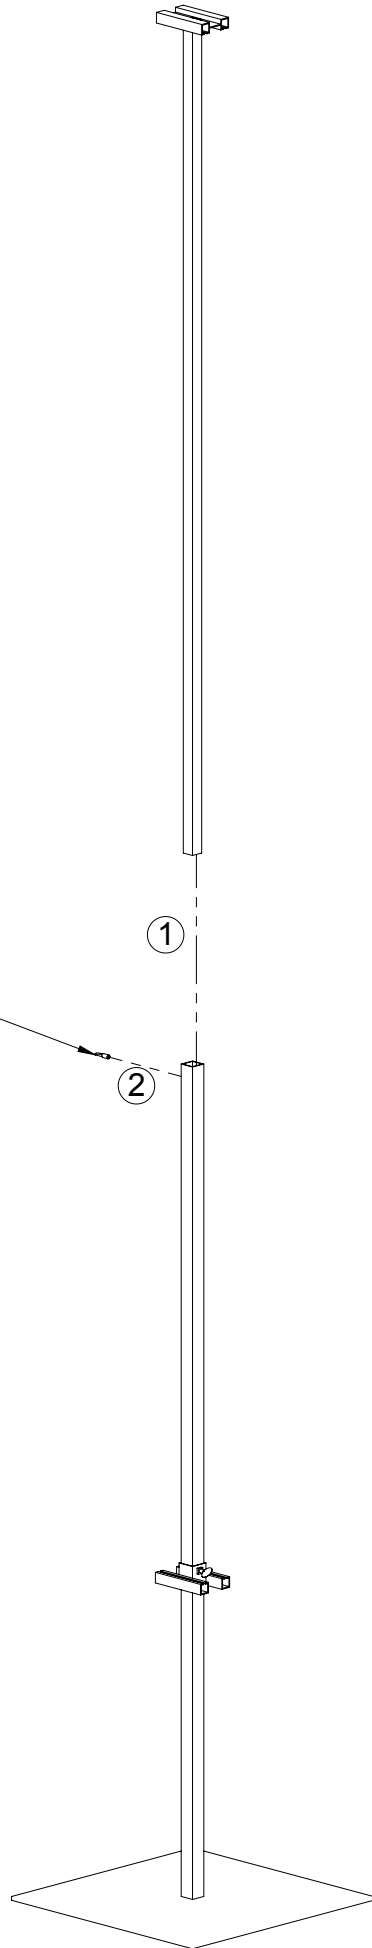

1/4"-20 x 1/2" LONG
THUMB SCREW
1 REQUIRED PER
THIS STEP

3/8" -16 x 1-1/2" LONG
SOCKET COUNTER SUNK SCREW
1 REQUIRED

1/4"-20 x 1/2" LONG
THUMB SCREW
1 REQUIRED PER
THIS STEP

Assembly Instructions for
DBD96-B & DBD96-W

**Assembly Instructions for
DBD96-B & DBD96-W**

5

4

3

2

1