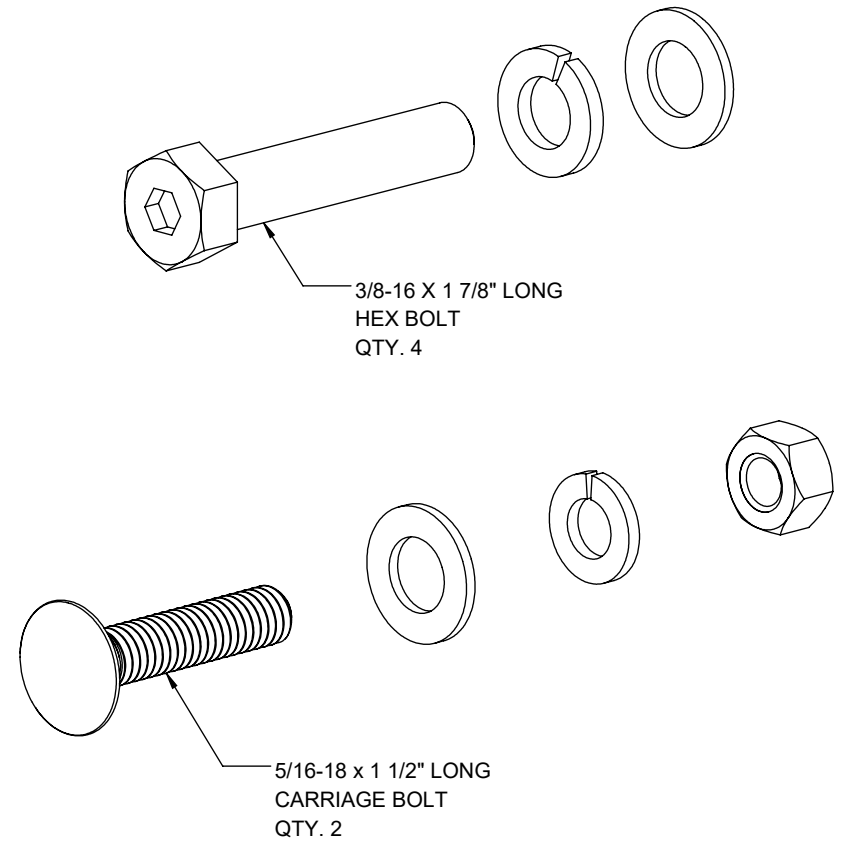

EXPLODED VIEW

HARDWARE

1

2

3

4

5

K31