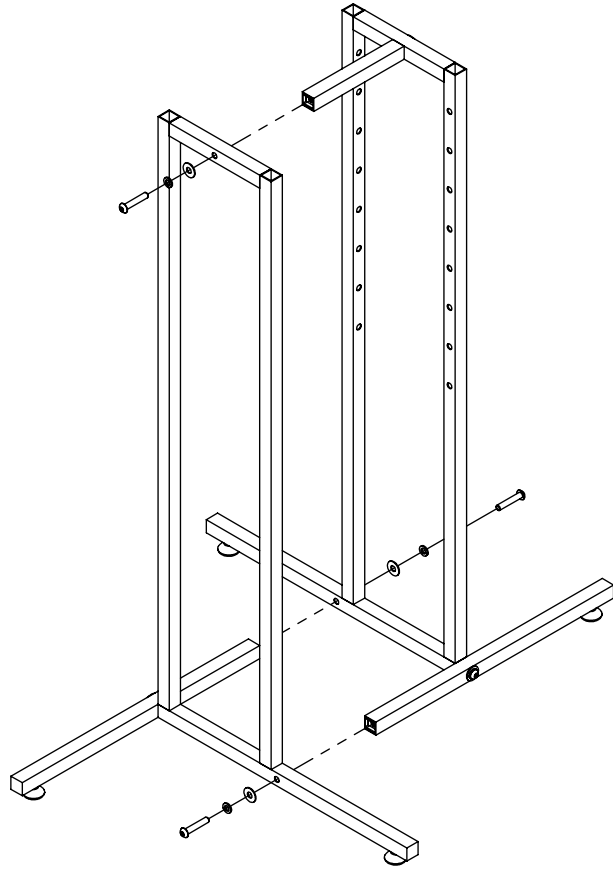

ASSEMBLY
INSTRUCTIONS FOR:
K10, K12, K13, K14, K15

NOTE: ARMS WILL VARY
 DEPENDING ON ITEM.
 INSTALLATION REMAINS
 THE SAME

1

INCLUDED HARDWARE

6x

3/8"-16 x 2"
 SOCKET BUTTON
 HEAD CAP SCREW

6x

3/8" SPRING
 LOCK WASHER

6x

3/8"
 WASHER

ALLEN KEY

1x

2

3

K10, K12, K13, K14, K15

4

NOTE: ARMS WILL VARY
DEPENDING ON ITEM
INSTALLATION REMAINS
THE SAME

SHEET 2 OF 2