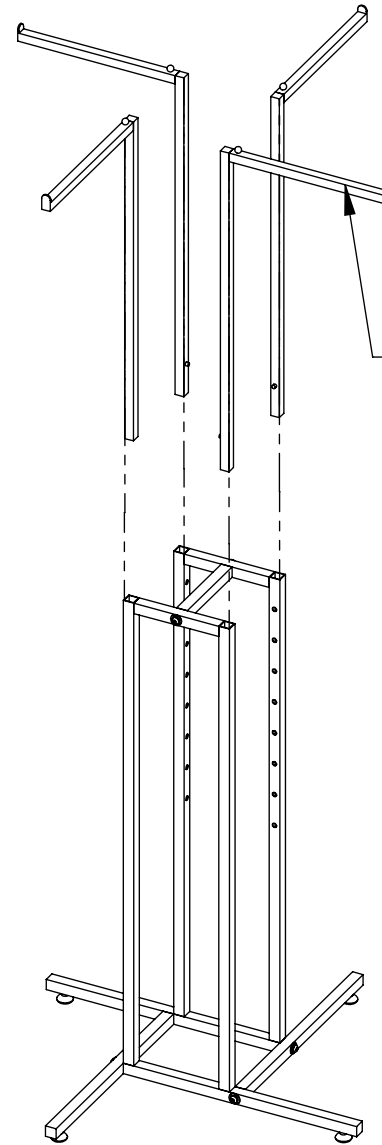

ASSEMBLY
INSTRUCTIONS FOR:
K10, K12, K13, K14, K15

NOTE: ARMS WILL VARY
 DEPENDING ON ITEM.
 INSTALLATION REMAINS
 THE SAME

1

INCLUDED HARDWARE

6x

3/8"-16 x 2"
 SOCKET BUTTON
 HEAD CAP SCREW

6x

3/8" SPRING
 LOCK WASHER

6x

3/8"
 WASHER

ALLEN KEY

1x

2

3

K10, K12, K13, K14, K15

4

NOTE: ARMS WILL VARY
DEPENDING ON ITEM
INSTALLATION REMAINS
THE SAME

SHEET 2 OF 2