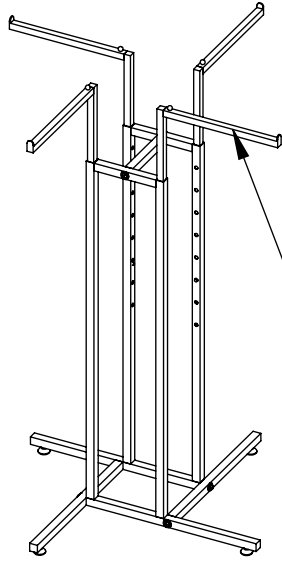

ASSEMBLY
INSTRUCTIONS FOR:
K10, K12, K13, K14, K15

NOTE: ARMS WILL VARY
 DEPENDING ON ITEM.
 INSTALLATION REMAINS
 THE SAME

1

INCLUDED HARDWARE

6x

3/8"-16 x 2"
 SOCKET BUTTON
 HEAD CAP SCREW

6x

3/8" SPRING
 LOCK WASHER

6x

3/8"
 WASHER

ALLEN KEY

1x

2

3

K10, K12, K13, K14, K15

4

NOTE: ARMS WILL VARY
DEPENDING ON ITEM
INSTALLATION REMAINS
THE SAME

SHEET 2 OF 2