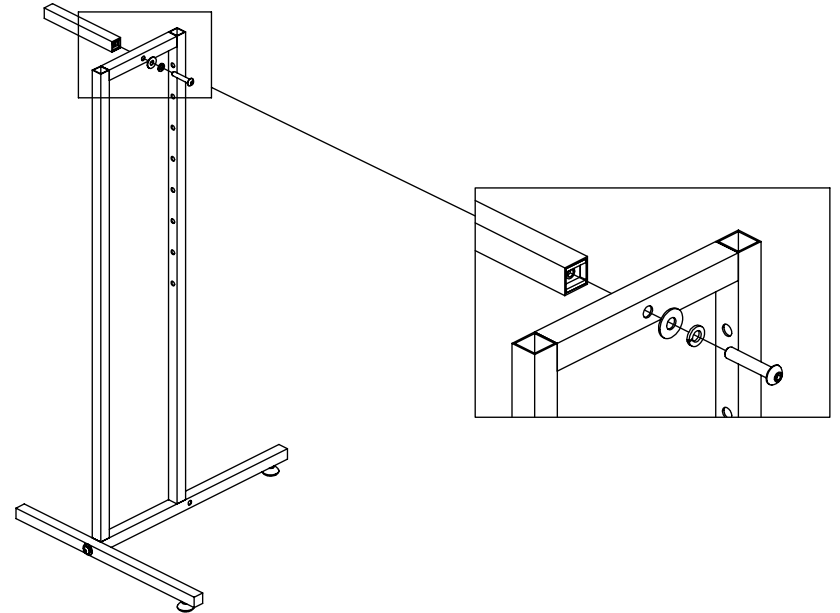

ASSEMBLY
INSTRUCTIONS FOR:
K10, K12, K13, K14, K15

NOTE: ARMS WILL VARY
 DEPENDING ON ITEM.
 INSTALLATION REMAINS
 THE SAME

1

INCLUDED HARDWARE

6x

3/8"-16 x 2"
 SOCKET BUTTON
 HEAD CAP SCREW

6x

3/8" SPRING
 LOCK WASHER

6x

3/8"
 WASHER

ALLEN KEY

1x

2

3

K10, K12, K13, K14, K15

4

NOTE: ARMS WILL VARY
DEPENDING ON ITEM
INSTALLATION REMAINS
THE SAME

SHEET 2 OF 2