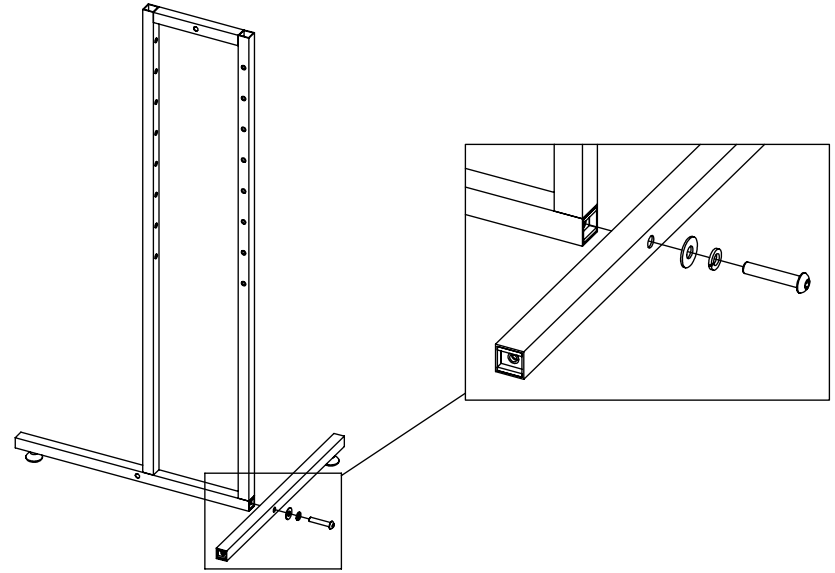

ASSEMBLY
INSTRUCTIONS FOR:
K10, K12, K13, K14, K15

NOTE: ARMS WILL VARY
 DEPENDING ON ITEM.
 INSTALLATION REMAINS
 THE SAME

1

INCLUDED HARDWARE

6x

3/8"-16 x 2"
 SOCKET BUTTON
 HEAD CAP SCREW

6x

3/8" SPRING
 LOCK WASHER

6x

3/8"
 WASHER

ALLEN KEY

1x

2

3

K10, K12, K13, K14, K15

4