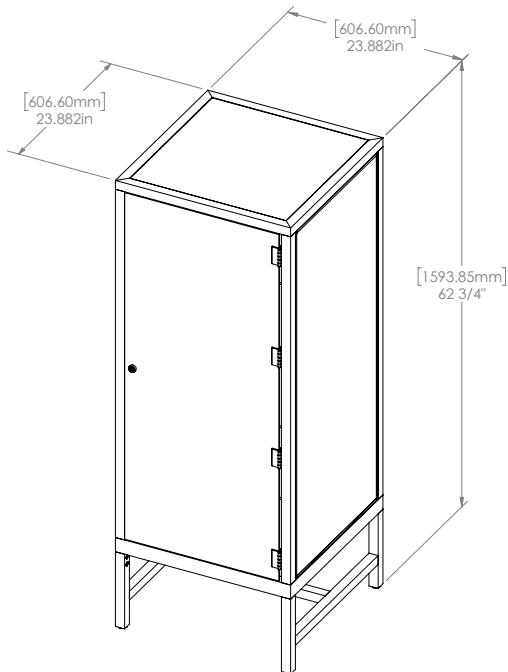

MANUFACTURER OF STORE FIXTURES AND DISPLAYS SINCE 1925

DDKIT4

Tall Deluxe Glass Showcase Display Cabinet

FINISH OPTIONS

DDKIT4B
Black Metal Showcase
Display Cabinet

DDKIT4W
White Metal Showcase
Display Cabinet

DDKIT4SC
Satin Chrome Showcase
Display Cabinet

DIMENSIONS

DETAILS

- Weight: 180 lbs.
- Overall Dimensions: 24" W x 24" D x 62.75" H
- Display Area Size: 21 1/4" W x 21 1/4" D
- Height of Frame 12 1/2"
- Height of Glass Showcase: 50 1/4"
- Glass Specs: 5mm Tempered Glass
- Total Power Draw: 24 Watts
- LED Light Color Temperature: 6000K

ADDITIONAL NOTES

- Unit ships completely K/D in multiple cartons.
- Glass components are packaged in their own carton for additional protection during shipping.
- These units are Plug-N-Play out of the box, and can be plugged directly into any standard wall outlet. However, these can be modified to be hardwired directly to a power source.
- The door of the showcase has a barrel cam-lock and comes with a set of keys.

RELATED ITEMS

DDKIT1
Deluxe Glass Showcase
w/ Storage Drawers

DDKIT2
Deluxe Display Table w/
Storage Drawers

DDKIT3
Deluxe Glass Showcase
Display Cabinet

DDV32/DDV64
Flower vase for Single
Flowerbox Display