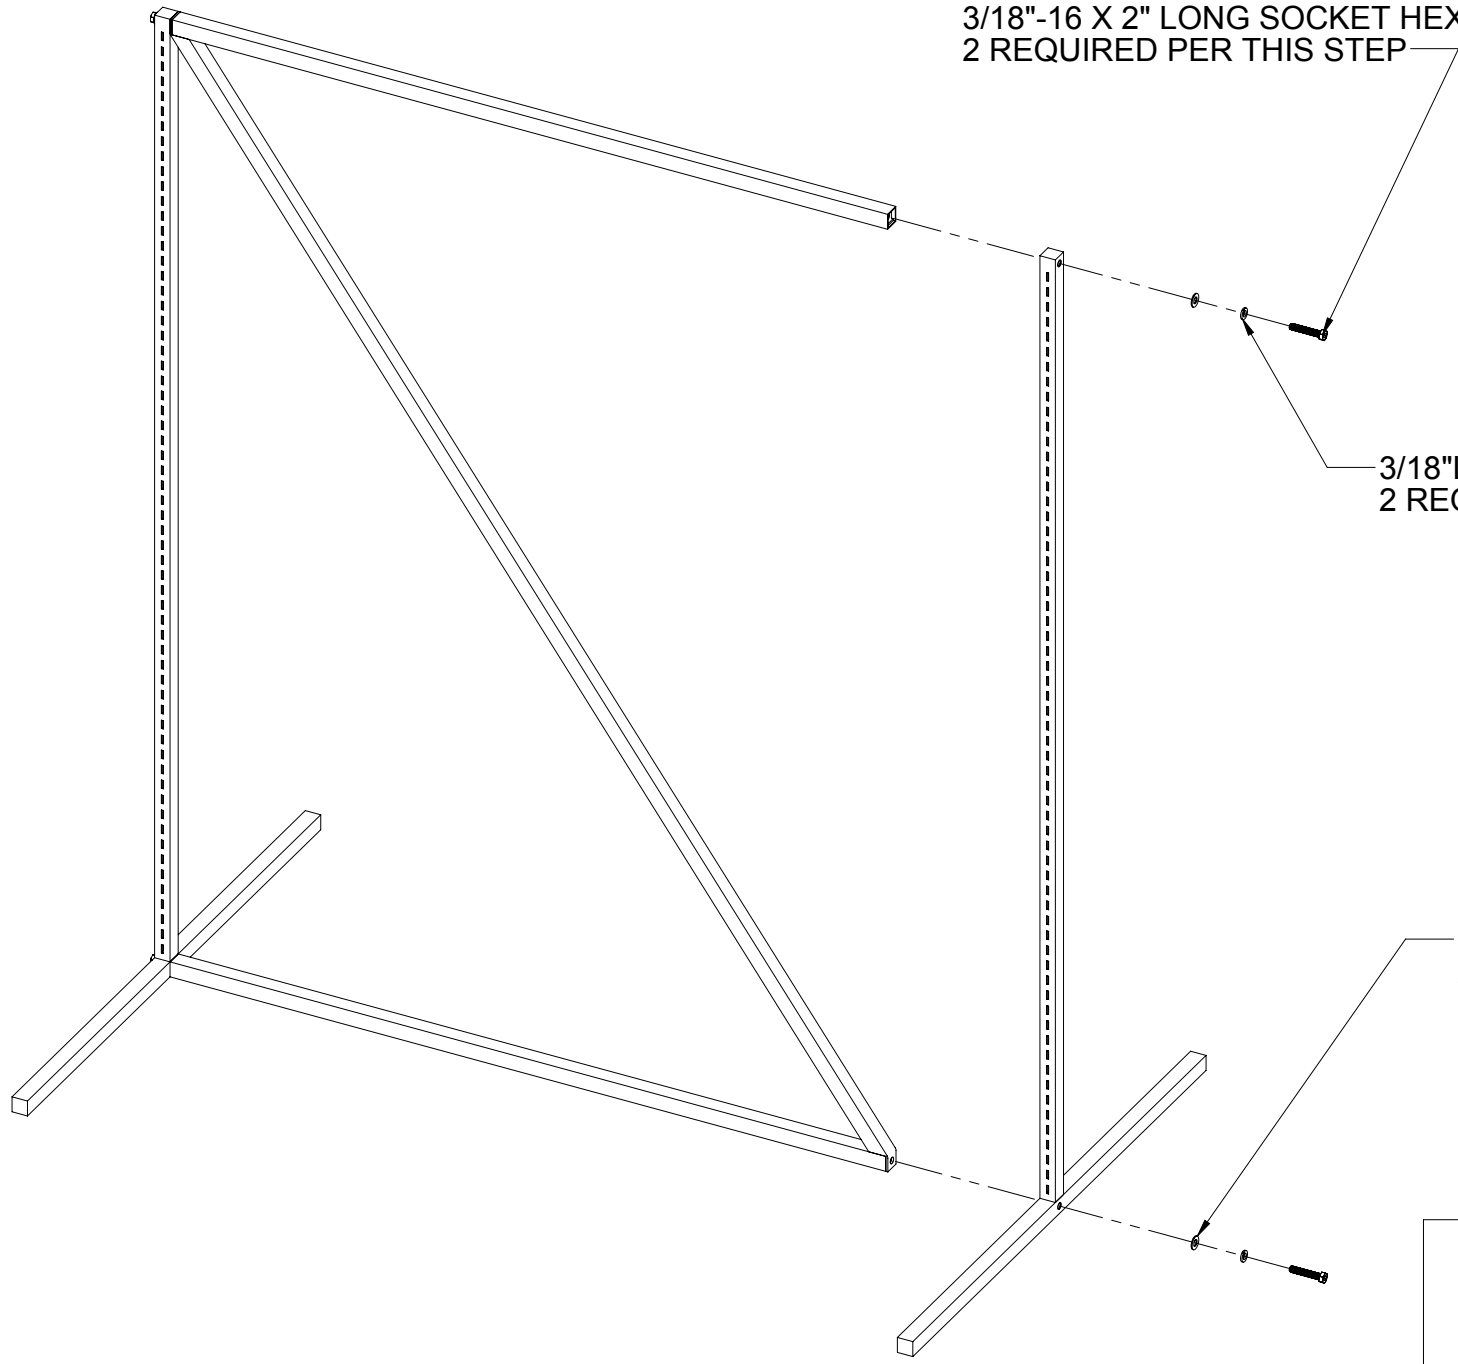

Assembly Instructions for
item K48

SHEET 1 OF 3

3/18" REGULAR
WASHER
1 REQUIRED
PER THIS STEP

3/18"-16 X 2" LONG SOCKET HEX BOLT
1 REQUIRED PER THIS STEP

3/18" LOCK WASHER
1 REQUIRED PER THIS STEP

Assembly Instructions for
item K48

3/18"-16 X 2" LONG SOCKET HEX BOLT
2 REQUIRED PER THIS STEP

3/18" LOCK WASHER
2 REQUIRED PER THIS STEP

3/18" REGULAR WASHER
2 REQUIRED PER THIS STEP

Assembly Instructions for
item K48

SHEET 3 OF 3

5

↑

4

3

2

1